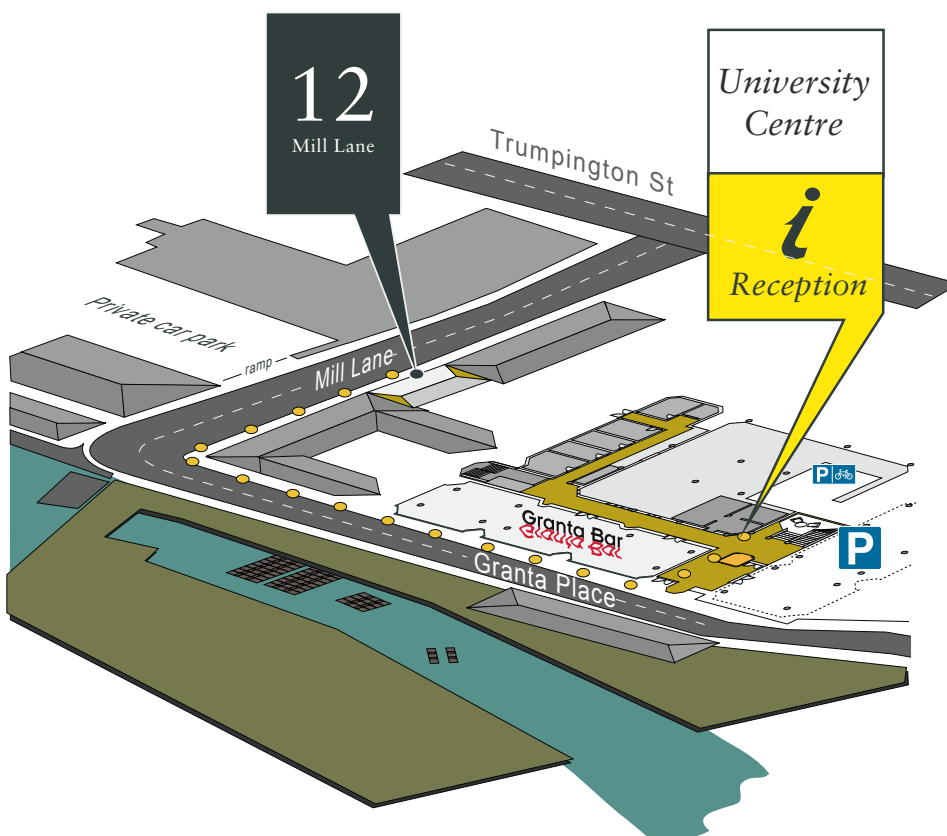

Directions

Exit the University Centre and turn right onto Granta Place.

Walk along Granta Place past 'The Mill' pub, and turn right onto Mill Lane.

12 Mill Lane is opposite the Private car park ramp.

If you get as far as Miller's Yard, then you have gone too far.

Contact

University Centre
Granta Place
Mill Lane
Cambridge
CB2 1RU

Contact by telephone:

(01223) 337766

Parking

The Centre receives over 1,000 visitors a day and has only 12 car parking spaces, we do not normally reserve car parking spaces.

However, subject to availability, a car parking space may be reserved by calling University Centre Reception for the following Members:

Registered disabled drivers
Organisers of conferences
Riverside Restaurant
customers